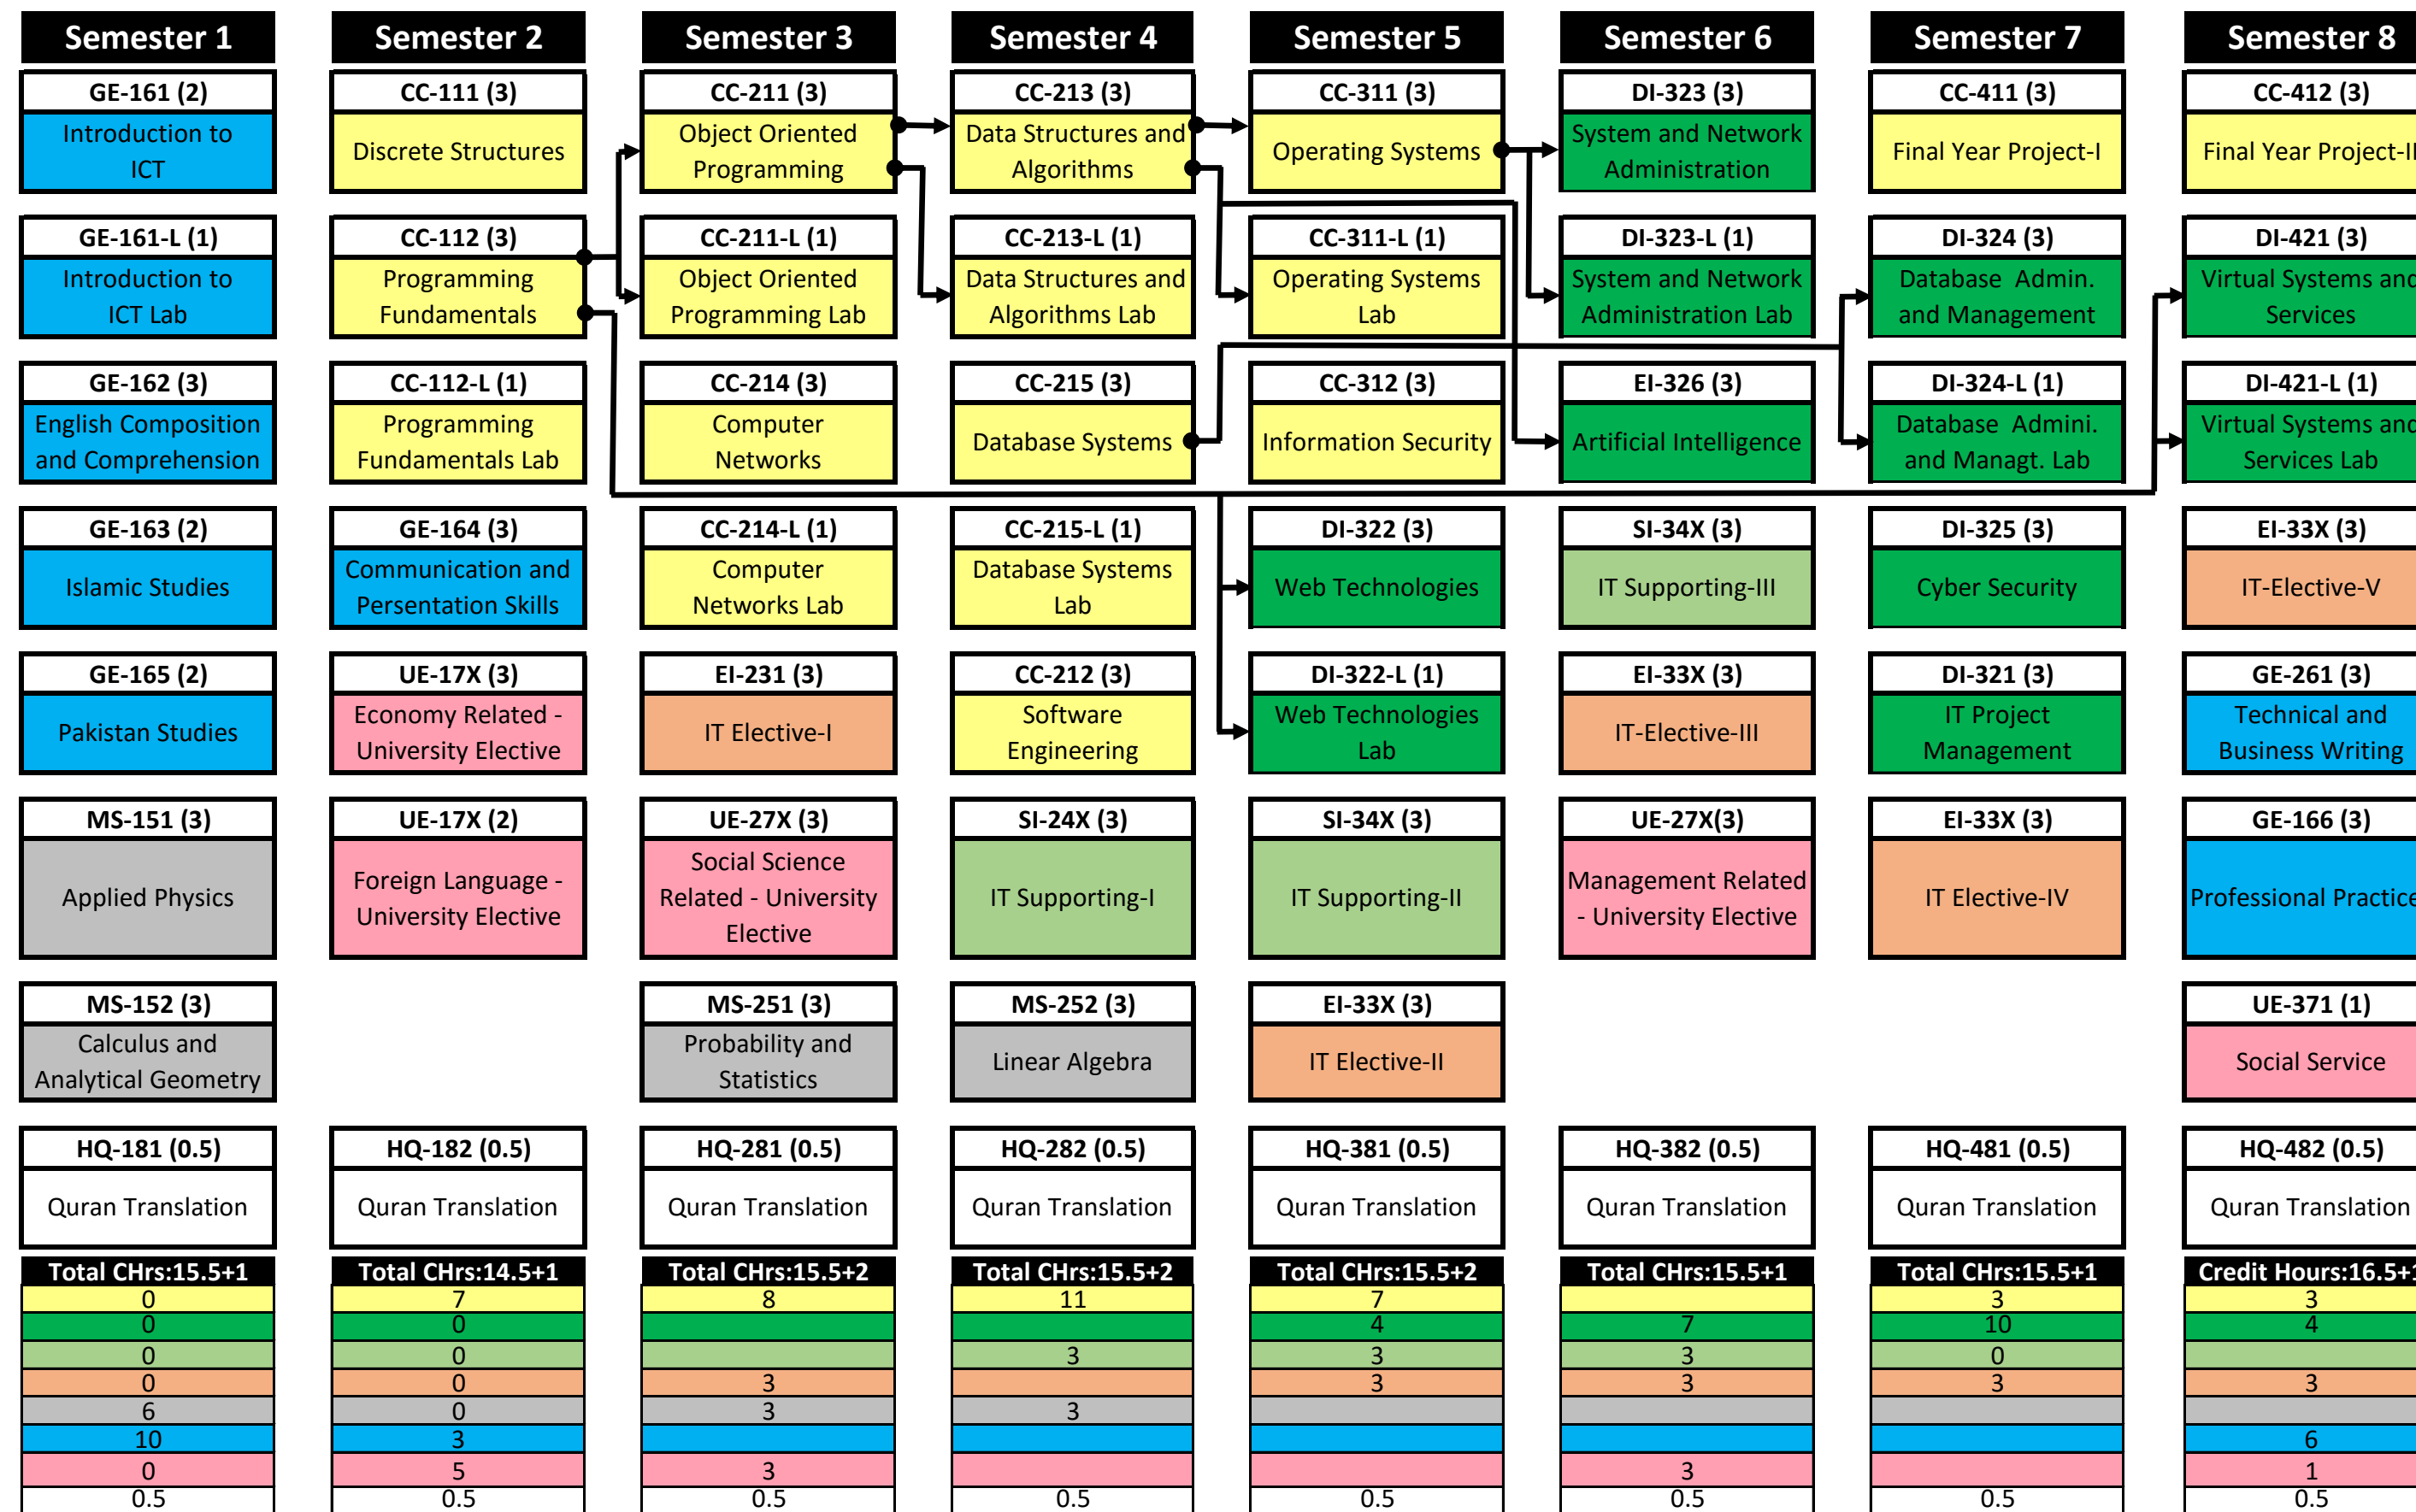

**Scheme of Studies for BS (Information Technology) - FALL 2021 Batch onwards**

N	Code	Knowledge Domains	Cr. Hours
0	MD	Math Deficiency	6*
1	CC	Computing Core	39
2	DI	IT Core	25
3	EI	IT Tech. Elective	15
4	SI	IT Supporting	9
5	MS	Math and Science Foundation	12
6	GE	General Education	19
7	UE	University Elective	12
8	HQ	Holy Quran	4

**Total: 135**

Code	135
CC	39
DI	25
SI	9
EI	15
MSF	12
GE	19
UE	12
HQ	4

Tentative list of elective course offering - University Electives, IT-Supporting and IT Elective Courses (to be confirmed by the Dept. of IT before offering in each semester)